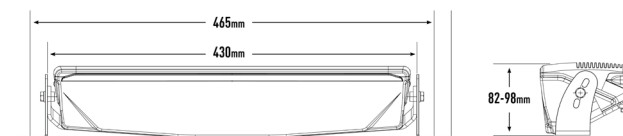

WEIGHT	1.65 KG
VOLTAGE RANGE	10V-32V
RAW LUMENS	9,160
TOTAL DRIVER 'FOV' FLUX	6,229
COLOUR TEMPERATURE	5000K
POWER CONSUMPTION	90 WATTS
PEAK CURRENT DRAW	8.5 AMPS
CURRENT DRAW (14.4V)	7.1 AMPS
CONNECTOR	3-PIN SUPERSEAL (+25CM CABLE)

DIMENSIONS

CENTRE MOUNTING (INCLUDED WITH LAMPS)

SIDE MOUNTING (SOLD SEPARATELY)

PHOTOMETRICS

LOW OUTPUT / E-MARK MODE