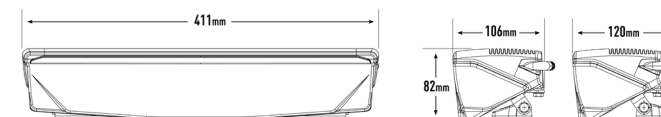

WEIGHT	1.65 KG
VOLTAGE RANGE	10V-32V
RAW LUMENS	9,160
TOTAL DRIVER 'FOV' FLUX	6,229
COLOUR TEMPERATURE	5000K
POWER CONSUMPTION	90 WATTS
PEAK CURRENT DRAW	8.5 AMPS
CURRENT DRAW (14.4V)	7.1 AMPS
CONNECTOR	3-PIN SUPERSEAL (+25CM CABLE)

DIMENSIONS

CENTRE MOUNTING (INCLUDED WITH LAMPS)

SIDE MOUNTING (SOLD SEPARATELY)

PHOTOMETRICS

LOW OUTPUT / E-MARK MODE