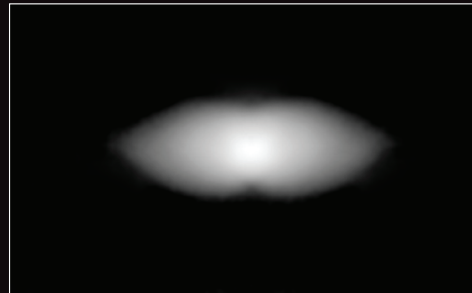

WHITE OR AMBER POSITION LIGHT GUIDES

AIR-90

The AIR-90, broadly equivalent in lighting performance to the market-leading Triple-R 1000, is an exceptional product balancing performance and value for money, and with the robustness and reliability assured backed up by our comprehensive 5-year warranty.

Emitting 9,160 raw lumen, and with 1 lux delivered to 574m, the AIR-90 is an exceptional all-round product for everyday use. Furthermore the light distribution has been carefully engineered with the vertical and horizontal spread optimised for road use including from higher vehicle mounting positions. The Air-90 is approved to UNECE Reg 149 for a road-legal driving light when in low output mode.

BEAM DISTRIBUTION
(HORIZONTAL: 34° / VERTICAL: 13°)

BEAM PATTERN (BOOST MODE)

KEY FEATURES

- Patent-pending injection moulded monocoque lens with texture effect to the underside.
- White or amber position light guides.
- Adoption of the latest high-efficiency premium-bin LEDs.
- Ultra-reflective vacuum-metallised optics deliver optimised beam pattern for everyday on-road use, including at higher mounting positions above the road.
- ECE approved for on-road high beam (Low Output mode) and position/side light function (white only).
- Includes versatile 'Centre Mount' mounting system facilitates low lamp positioning relative to the mounting point (Side mounting also available - sold separately).
- CAE optimised heatsink offers improved thermal dynamics.
- Anodised pre-treatment and Automotive grade powder top-coat for ultimate corrosion and chemical protection.
- Electronic thermal management.
- 'Unbreakable' and hardcoated polycarbonate lens with lifetime guarantee.
- IP68 watertight.
- 5-year warranty.
- Vehicle wiring kits available.
- Designed & manufactured in Britain.