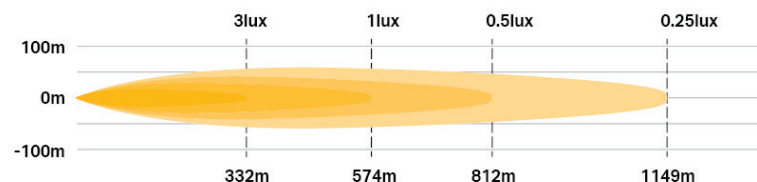

WEIGHT	1.65 KG
VOLTAGE RANGE	10V-32V
RAW LUMENS	9,160
TOTAL DRIVER 'FOV' FLUX	6,229
COLOUR TEMPERATURE	5000K
POWER CONSUMPTION	90 WATTS
PEAK CURRENT DRAW	8.5 AMPS
CURRENT DRAW (14.4V)	7.1 AMPS
CONNECTOR	3-PIN SUPERSEAL (+25CM CABLE)

DIMENSIONS

CENTRE MOUNTING (INCLUDED WITH LAMPS)

SIDE MOUNTING (SOLD SEPARATELY)

PHOTOMETRICS

LOW OUTPUT / E-MARK MODE