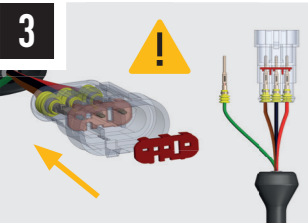

ELECTRICAL CONNECTION

TRIPLE-R 750

TRIPLE-R 750 ELITE / WIDE

TRIPLE-R 750 BEACON

Please refer to the instructions included with the lamps.

LAMP CONNECTOR INFORMATION

TRIPLE-R POSITION LIGHT FUNCTION (OPTIONAL)

BROWN WIRE
AMBER POSITION LIGHT

GREEN WIRE
WHITE POSITION LIGHT

1

2

3

4

E9 UNECE REGULATIONS

Please scan the QR code to view all UNECE Certificates and information.

CANBUS INTEGRATION (SOLD SEPERATELY)

For vehicles where it is not possible to locate a 12V high beam signal, it will be necessary to take the high beam signal from the vehicle's CAN system. For connection options please visit the Lazer Lamps website, or contact your nearest dealer.