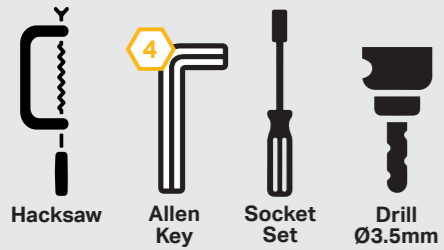

TRIPLE-R 750 FITTING INSTRUCTIONS

WHAT'S INCLUDED

- 4x Grille Mounting Brackets
- 4x Cutting Guides
- Anti-Theft Fasteners & Key
- Fitting Instructions

Additionally - Kit Includes:

- 2x Triple-R 750 LED Lights
- 1x Two-Lamp Wiring Kit

TOOLS REQUIRED

TORQUE VALUES

The code is written on the inside of each bracket (see example).

INSTALLATION PROCESS - Install should be completed with the grille left on the vehicle.