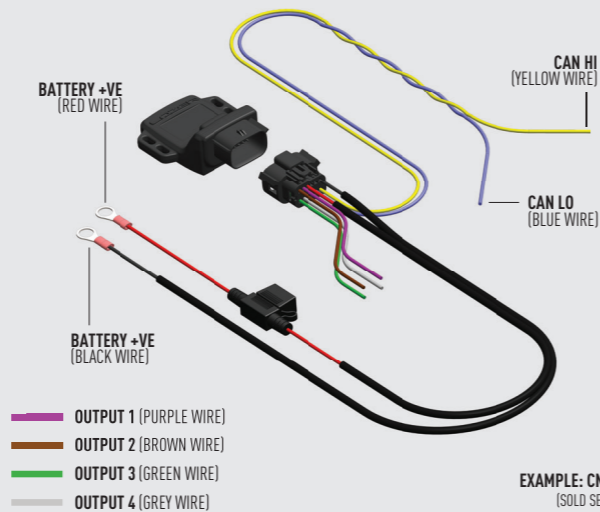

ELECTRICAL CONNECTION

TRIPLE-R 750

TRIPLE-R 750 ELITE / WIDE

TRIPLE-R 750 BEACON

Please refer to the instructions included with the lamps.

LAMP CONNECTOR INFORMATION

TRIPLE-R POSITION LIGHT FUNCTION (OPTIONAL)

BROWN WIRE
AMBER POSITION LIGHT

GREEN WIRE
WHITE POSITION LIGHT

1

2

3

4

E9 UNECE REGULATIONS

Please scan the QR code to view all UNECE Certificates and information.

CANBUS INTEGRATION (SOLD SEPERATELY)

For vehicles where it is not possible to locate a 12V high beam signal, it will be necessary to take the high beam signal from the vehicle's CAN system. For connection options please visit the Lazer Lamps website, or contact your nearest dealer.

TRIPLE-R 750 FITTING INSTRUCTIONS

WHAT'S INCLUDED

- 4x Grille Mounting Brackets
- 4x Cutting Guides
- Anti-Theft Fasteners & Key
- Fitting Instructions

Additionally - Kit Includes:

- 2x Triple-R 750 LED Lights
- 1x Two-Lamp Wiring Kit