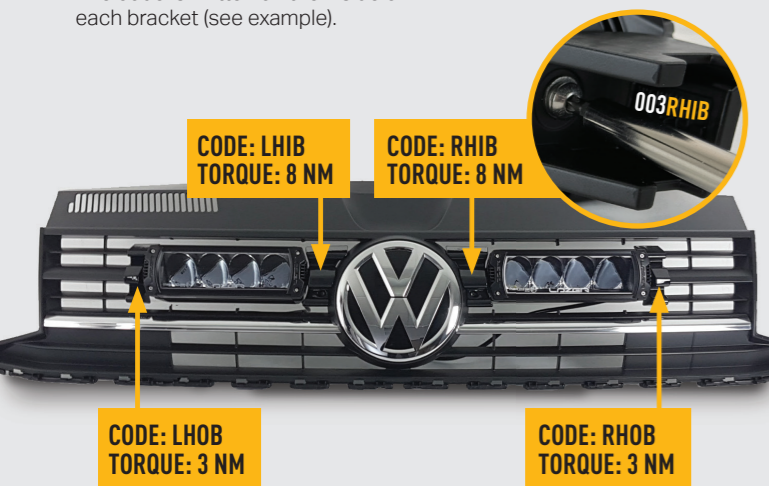

TORQUE VALUES

The code is written on the inside of each bracket (see example).