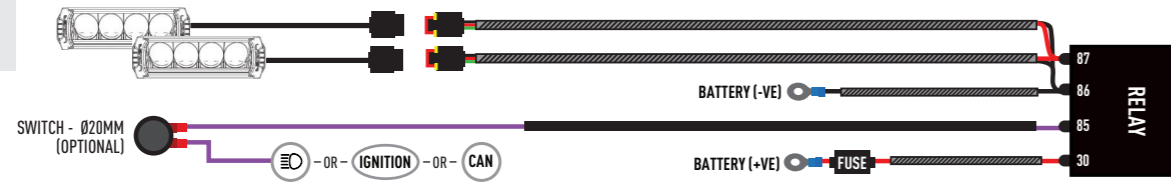

ELECTRICAL CONNECTION

TRIPLE-R 750

TRIPLE-R 750 ELITE / WIDE

TRIPLE-R 750 BEACON

Please refer to the instructions included with the lamps.

LAMP CONNECTOR INFORMATION

TRIPLE-R POSITION LIGHT FUNCTION (OPTIONAL)

BROWN WIRE
AMBER POSITION LIGHT

GREEN WIRE
WHITE POSITION LIGHT

1

2

3

4

E9 UNECE REGULATIONS

Please scan the QR code to view all UNECE Certificates and information.

CANBUS INTEGRATION (SOLD SEPERATELY)

For vehicles where it is not possible to locate a 12V high beam signal, it will be necessary to take the high beam signal from the vehicle's CAN system. For connection options please visit the Lazer Lamps website, or contact your nearest dealer.