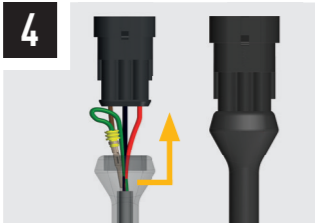

ELECTRICAL CONNECTION

TRIPLE-R 750

TRIPLE-R 750 ELITE / WIDE

TRIPLE-R 750 BEACON

Please refer to the instructions included with the lamps.

LAMP CONNECTOR INFORMATION

TRIPLE-R POSITION LIGHT FUNCTION (OPTIONAL)

BROWN WIRE
AMBER POSITION LIGHT

GREEN WIRE
WHITE POSITION LIGHT

1

2

3

4

E9 UNECE REGULATIONS

Please scan the QR code to view all UNECE Certificates and information.

CANBUS INTEGRATION (SOLD SEPERATELY)

For vehicles where it is not possible to locate a 12V high beam signal, it will be necessary to take the high beam signal from the vehicle's CAN system. For connection options please visit the Lazer Lamps website, or contact your nearest dealer.