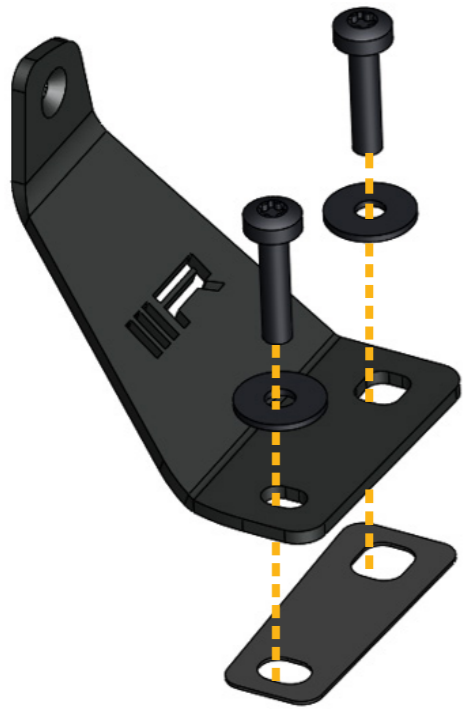

JEEP WRANGLER JL (2017+) HOOD MOUNT KIT FOR LINEAR-24

STEP 1

Please use a thread seal compound
(Lazer recommends: Loctite 222)

STEP 2

STEP 3