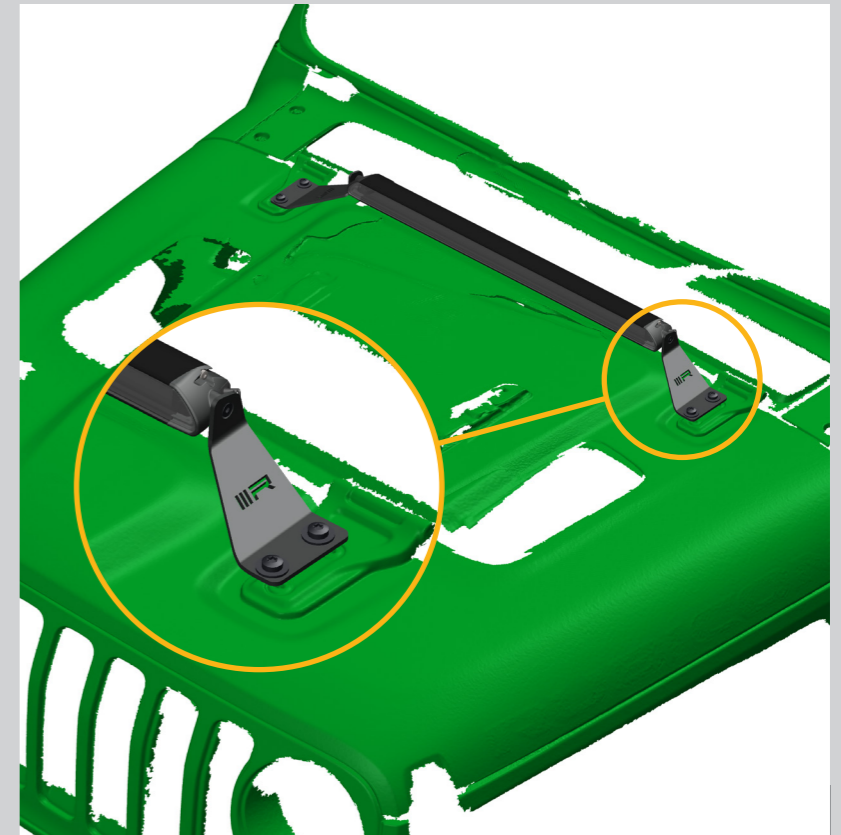

JEEP WRANGLER JL (2017+) HOOD MOUNT KIT FOR LINEAR-24

STEP 1

Please use a thread seal compound
(Lazer recommends: Loctite 222)

STEP 2

STEP 3