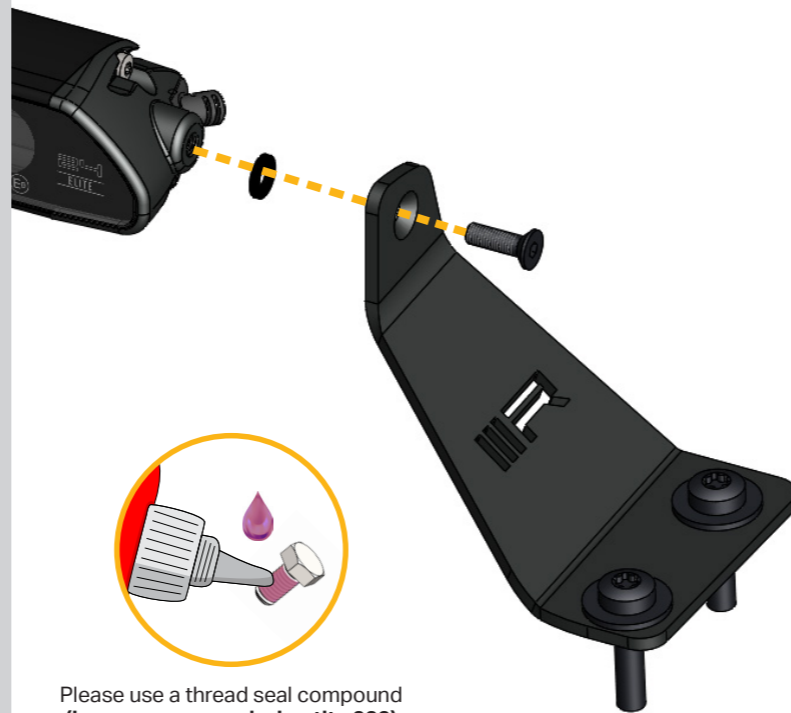

JEEP WRANGLER JL (2017+) HOOD MOUNT KIT FOR LINEAR-24

STEP 1

Please use a thread seal compound
(Lazer recommends: Loctite 222)

STEP 2

STEP 3